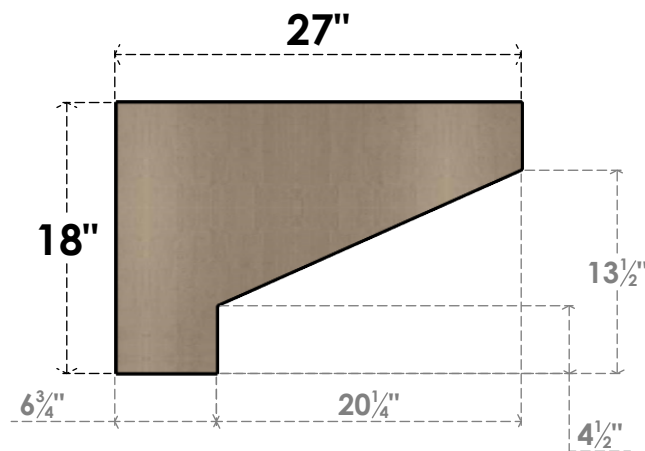

ITEM NUMBER: CORU09X27X18CLERCPR

9"W X 27"D X 18"H SERIES 3 CLASSIC CLEMMONS ROUGH CEDAR
TIMBERTHANE FAUX WOOD CORBEL, PRIMED

SIDE PROFILE

FRONT PROFILE

ISOMETRIC

EKENA MILLWORK
2300 WEST MAIN ST.
CLARKSVILLE, TX 75426
TOLL FREE: 866-607-0453
WWW.EKENAMILLWORK.COM

NOTES

1. INSTALLATION TO BE COMPLETED IN ACCORDANCE WITH MANUFACTURER'S SPECIFICATIONS.
2. DRAWING MAY NOT BE TO SCALE
3. THIS DRAWING IS INTENDED FOR DESIGN AND PLANNING PURPOSES ONLY.
4. ALL INFORMATION CONTAINED HEREIN WAS CURRENT AT THE TIME OF DEVELOPMENT BUT MUST BE REVIEWED AND APPROVED BY THE PRODUCT MANUFACTURER TO BE CONSIDERED ACCURATE.
5. TIMBERTHANE ARCHITECTURAL PRODUCTS ARE MADE FROM HIGH DENSITY URETHANE AND COME FACTORY PRIMED