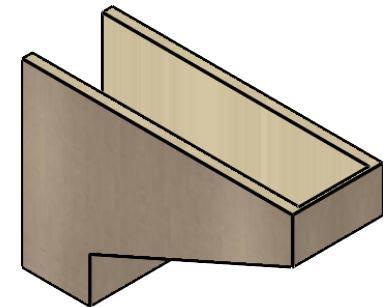

ITEM NUMBER: CORU09X27X18CLERCPR

9"W X 27"D X 18"H SERIES 3 CLASSIC CLEMMONS ROUGH CEDAR
TIMBERTHANE FAUX WOOD CORBEL, PRIMED

SIDE PROFILE

FRONT PROFILE

ISOMETRIC

EKENA MILLWORK
2300 WEST MAIN ST.
CLARKSVILLE, TX 75426
TOLL FREE: 866-607-0453
WWW.EKENAMILLWORK.COM