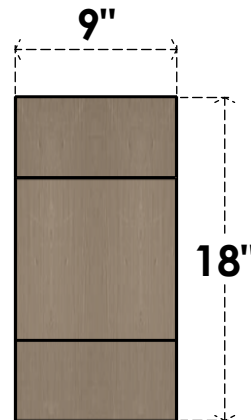

ITEM NUMBER: CORU09X27X18CLERCPR

9"W X 27"D X 18"H SERIES 3 CLASSIC CLEMMONS ROUGH CEDAR
TIMBERTHANE FAUX WOOD CORBEL, PRIMED

SIDE PROFILE

FRONT PROFILE

ISOMETRIC

EKENA MILLWORK
2300 WEST MAIN ST.
CLARKSVILLE, TX 75426
TOLL FREE: 866-607-0453
WWW.EKENAMILLWORK.COM